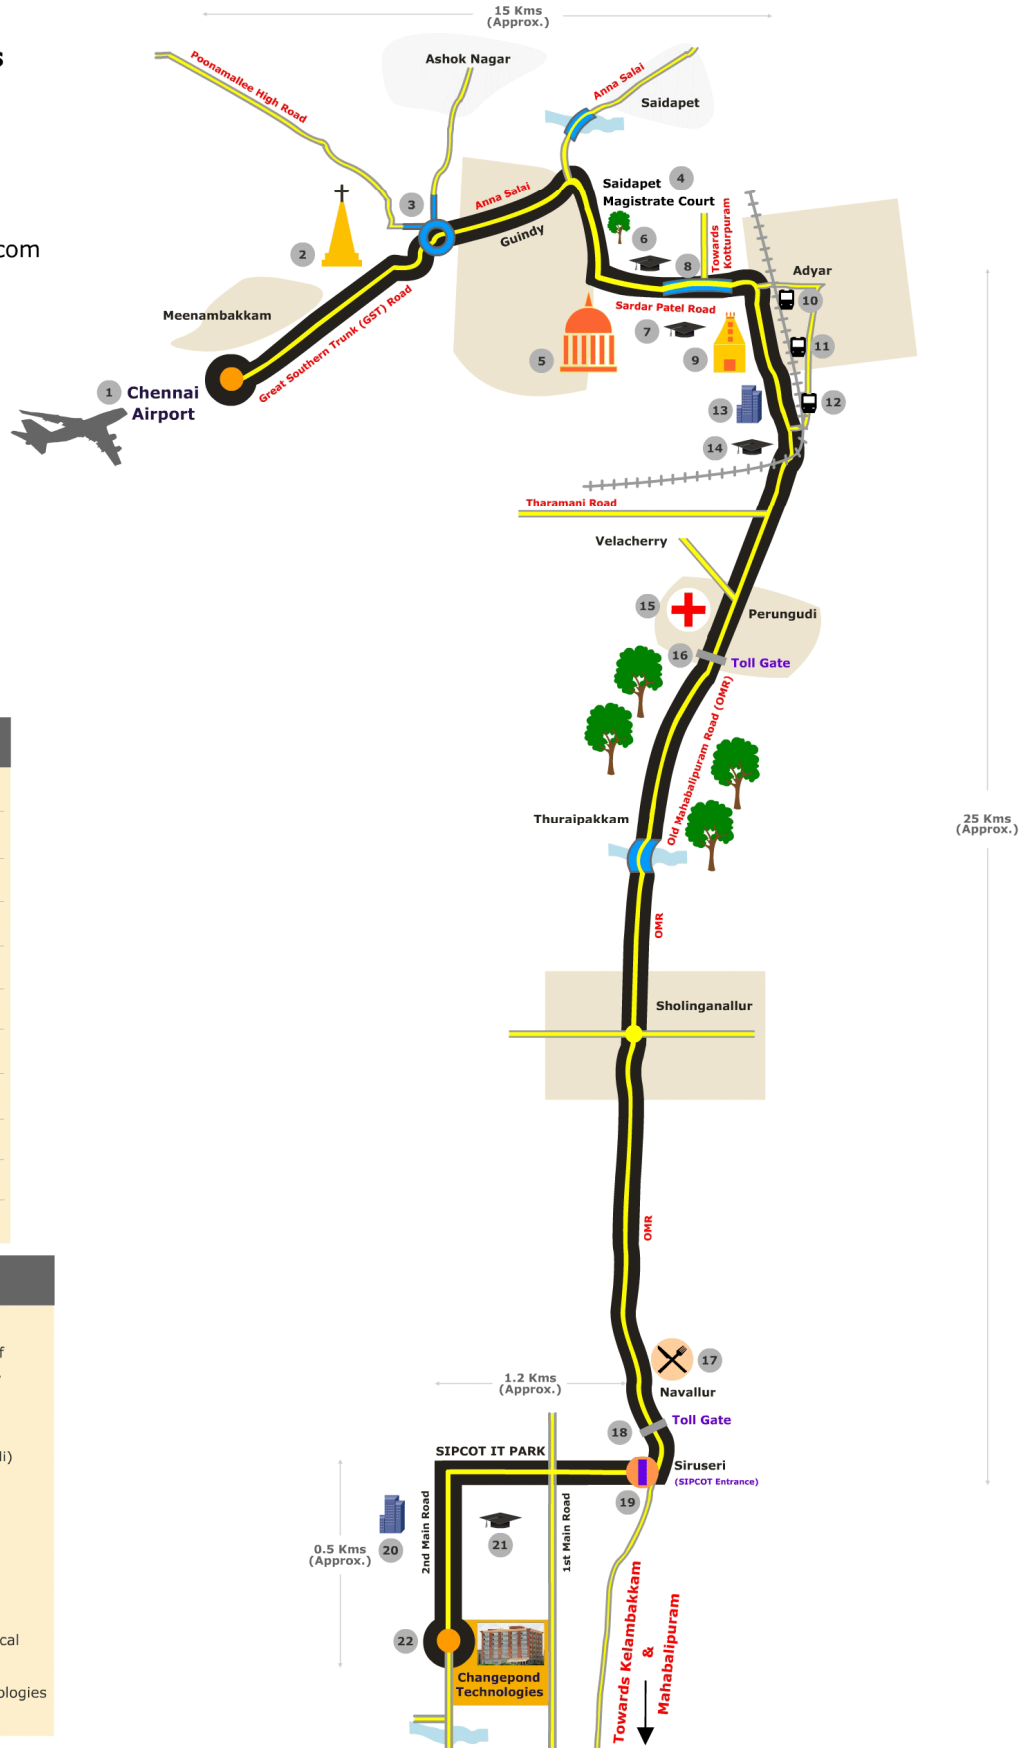

Route Map

Chennai Airport to Changepond Technologies, Siruseri

Address

Changepond Technologies

H-2 SIPCOT IT Park,
Old Mahabalipuram Road,
Siruseri, Chennai 603 103.

Tel: +91-44-47480000

Fax: +91-44-47480003

Email: salesindia@changepond.com

Legend	
	Church
	Flyover
	Educational Institution
	Temple
	Railway Station
	Hospital
	Restaurant
	IT Company
	Route to Changepond Technologies
	Roads not to be taken
	Railway (MRTS)

Key	
1 Chennai Airport	13 Tidel Park
2 St. Thomas Mt.	14 National Institute of Fashion Technology (NIFT)
3 Kathipara Flyover	15 Lifeline Hospital
4 Saidapet Magistrate Court	16 Toll Gate (Perungudi)
5 Raj Bhavan	17 Quality Inn Sabari Hotel
6 Anna University	18 Toll Gate (Navallur)
7 IIT	19 Siruseri (SIPCOT Entrance)
8 Adyar Flyover	20 TCS
9 Madhya Kailash Temple	21 Chennai Mathematical Institute (CMI)
10 Kasthuri Bha Railway Station	22 Changepond Technologies
11 Indira Nagar Railway Station	
12 Thiruvanimiyur Railway Station	